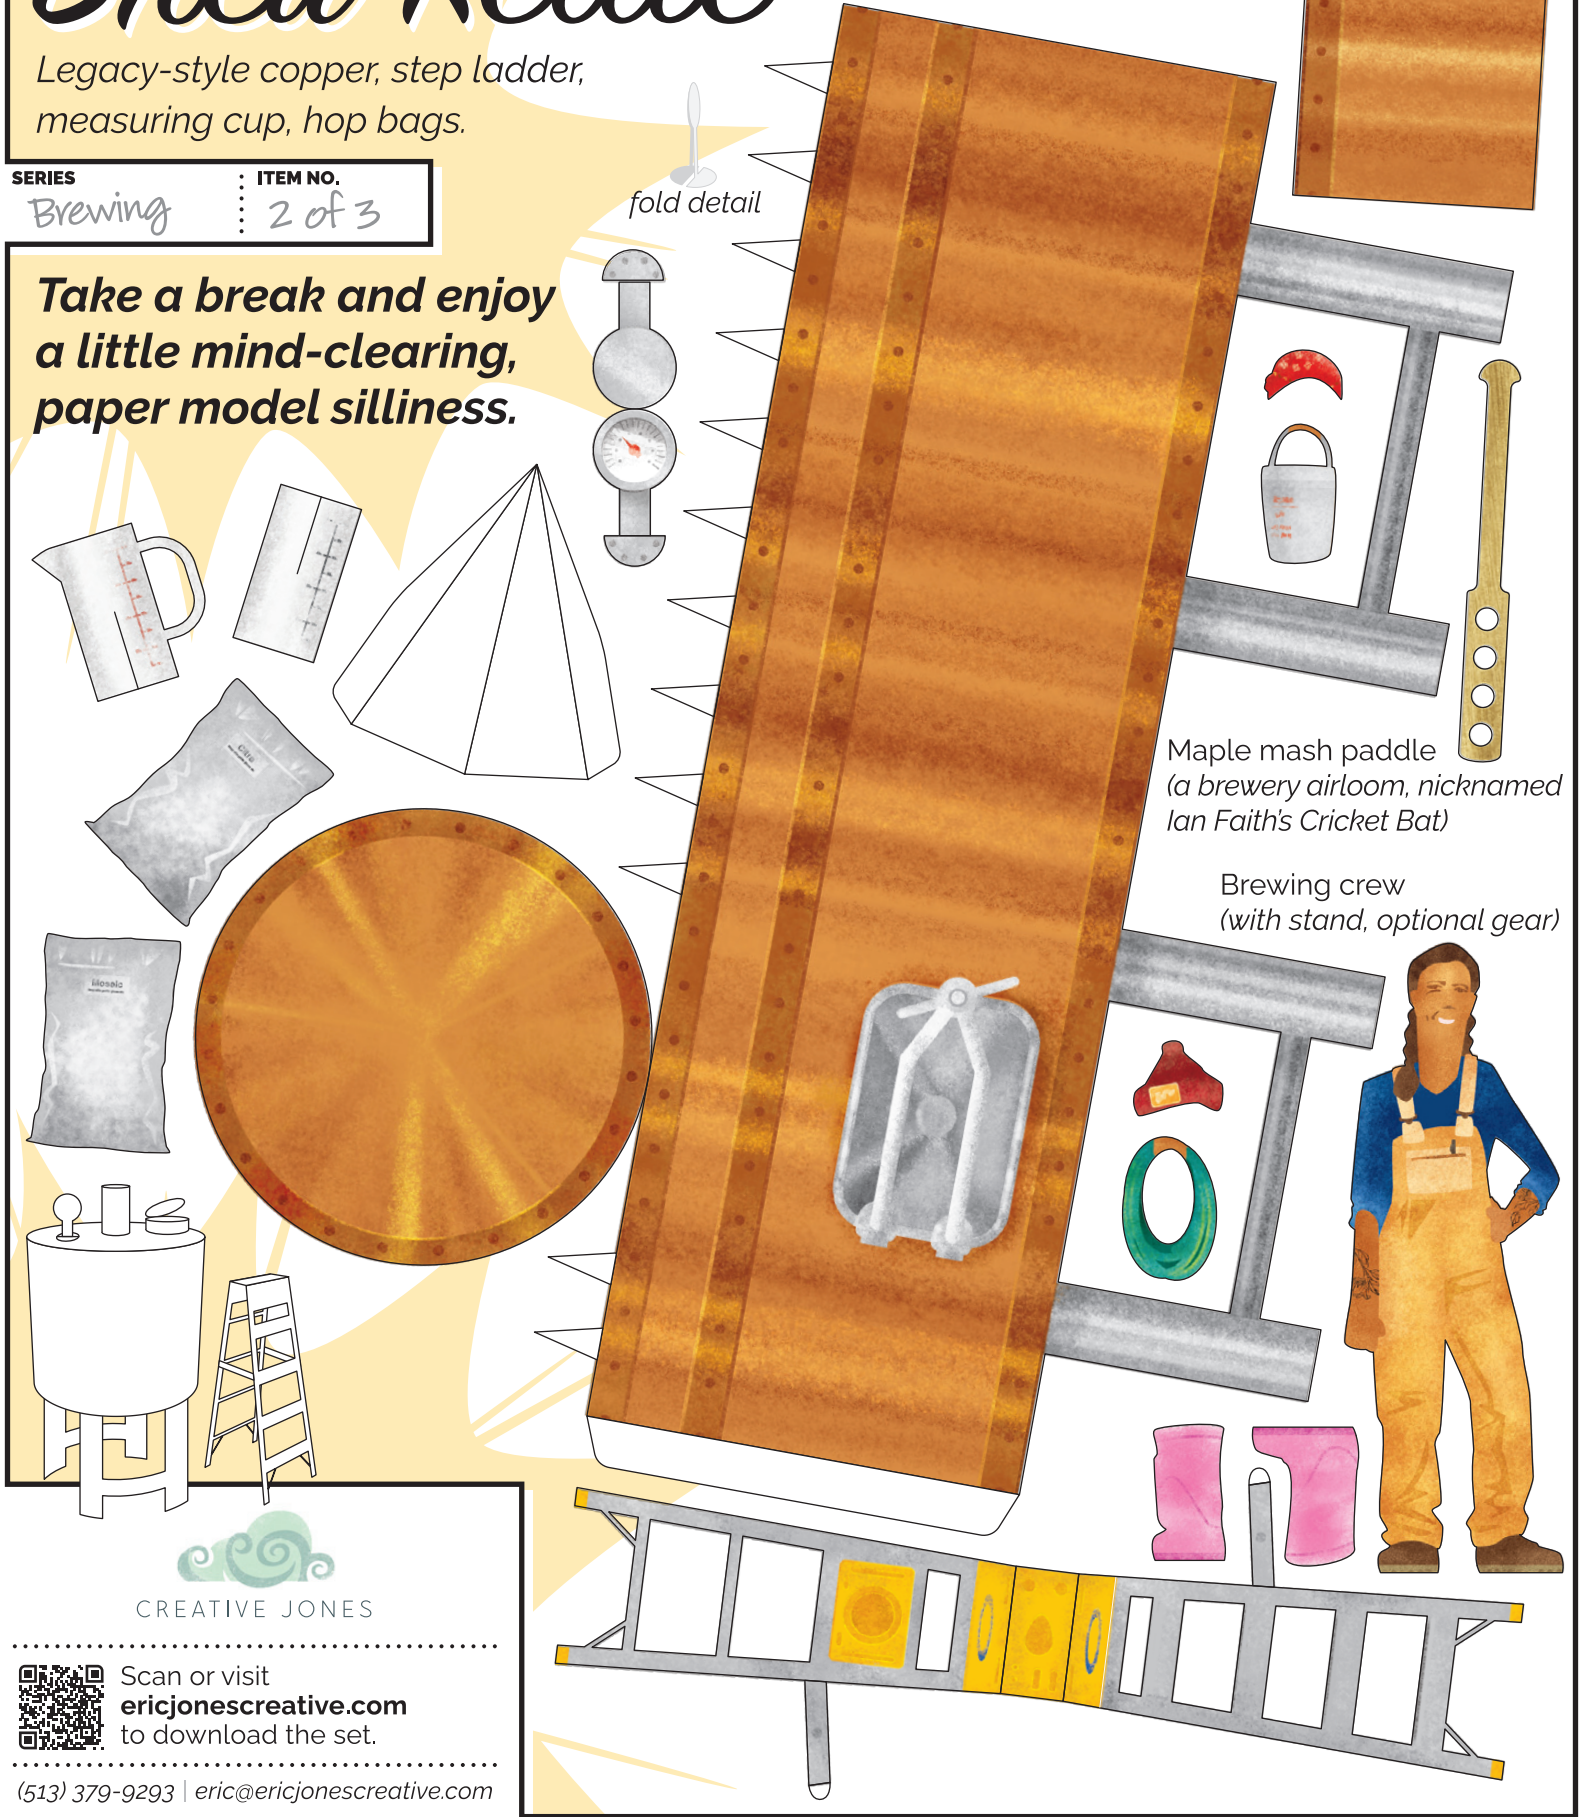

Brew Kettle

Legacy-style copper, step ladder, measuring cup, hop bags.

SERIES: *Brewing* ITEM NO.: *2 of 3*

Take a break and enjoy a little mind-clearing, paper model silliness.

Kettle lid (lightly glue into place, leave lid open)

fold detail

Maple mash paddle (a brewery airloom, nicknamed Ian Faith's Cricket Bat)

Brewing crew (with stand, optional gear)

Scan or visit ericjonescreative.com to download the set.